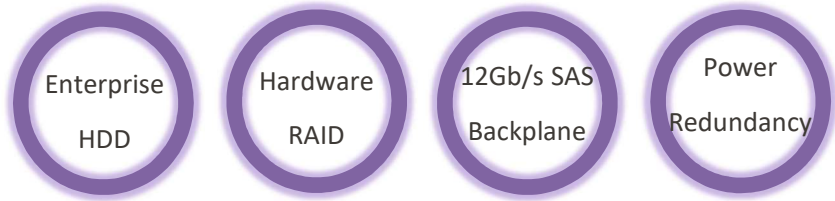

IOGUARD

Features

High-performance, High-capacity

- Max. 500Mbps recording rate
- Max.8 HDDs up to 80TB storage

High reliability

- Embedded Linux
- RAID 0/1/5/6/10/50/60
- HDD hot spare
- Redundant Power Supply
- HDD hot-swap
- Ethernet trunk