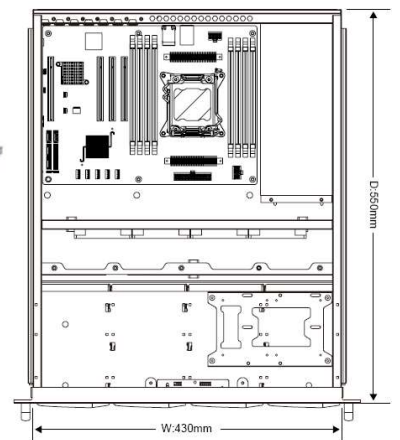

IOGUARD

Enterprise
HDD

Hardware
RAID

Hot-Swap
Backplane

Power
Redundancy

Features

High-performance, High-capacity

- Max. 500Mbps recording rate
- Max.8 HDDs up to 80TB storage

High reliability

- Embedded Linux
- RAID 0/1/5/6/10/50/60
- HDD hot spare
- Redundant Power Supply
- HDD hot-swap
- Ethernet trunk

Abundant functions and features

- Units WGUI management
- Alarm management

iSCSI Model	Stream08
Hardware	
Rack Type	2U Rack Mount
Hard Disk DriveBays	8
Disks	4TB,6TB,8TB
HDD Backplane	SAS Backplane
Storage Capacity	20TB ~ 80TB
Data TransferRate	6Gb/s SATA, SAS
RAID	0,1,10,5,6,50,60,JBOD
Processors	Intel i3 CPU
Physical Memory	Min 32GB, Max 64GB
Network Ports	2x1Gbe, 2x10Gbe(Optional)
RAID BusAdapter	Hardware RAID
Power Supply	Dual 550W
Physical Dimensions	100-240V~, 7-3.5A 60/50Hz Height: 88mm Width: 430mm Depth: 550mm
Software	
Device Management	Web-based GUI, LED, Email Alarm
Protocols	TCP/IP, UDP, SFTP, CIFS, IPv4, iSCSI,CIFS,NFS
Network	Trunk Support